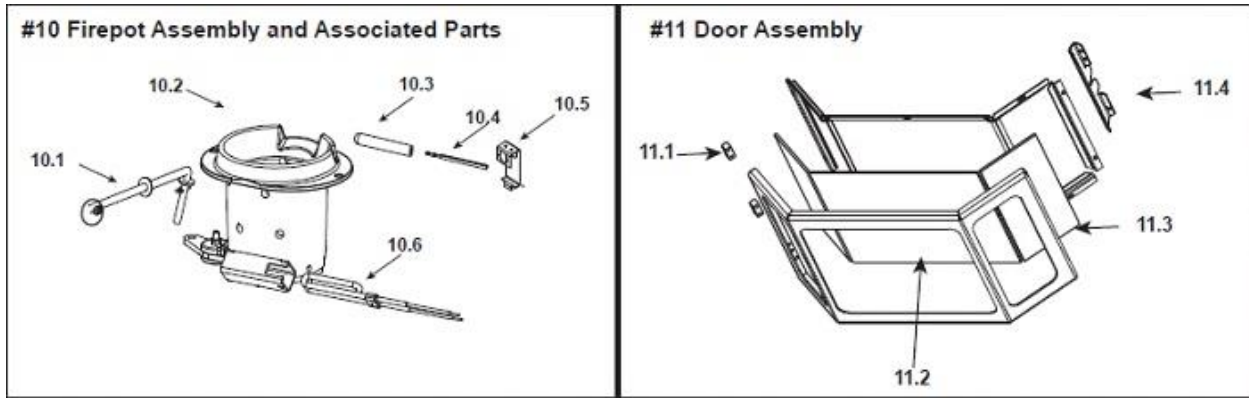

Woodman's Parts Plus
www.woodmanspartsplus.com

10.1	Rod/Linkage, Ez Clean		812-3850
	Bolt, Firepot, 1-1/4" Long	Pkgo of 25	225-0120/25
	Knob, Ash Dump Control Rod		832-3020
	Spring, Firepot		200-2050
10.2	Firepot Assembly		812-3351
	Bushing, Firepot		410-8320
	Floor, Firepot		414-0290
	Gasket, Firepot		510-0530
10.3	Thermocouple Cover	Qty: 1	812-1322
		Pkgo of 10	812-4920
10.4	Thermocouple		812-0210
10.5	Thermocouple Bracket W/Set Screw		812-3171
10.6	Heating Element Assembly 18", Loop Igniter	Qty: 1	SRV7000-462
		Pkgo of 10	SRV7000-462/10
	Wing Thumb Screw 8-32 X 1/2	Pkgo of 24	7000-223/24
	HHCS 1/4-20 X 1 1/4 Screw	Pkgo of 25	225-0120/25
	Lock Nut 1/4-20	Pkgo of 25	226-0090/25
11	Door Assembly	Black	DR-CB12-MBK-B
		Gold	DR-CB12-GD-B
		Nickel	DR-CB12-NL-B
11.1	Hinge, Female		450-2910
11.2	Glass Assembly, Center - 13-7/8" W x 11" H		510-5400
11.3	Glass Assembly, Side, 1 Pc - 5-1/8" W x 11" H	Interchangeable	510-5410
11.4	Glass Retainer Assembly		510-5460
	Door Rope, 7/8", Field Cut to Size	8 Ft.	842-2350
	Gasket, Glass, Field Cut to Size	10 Ft.	833-0660