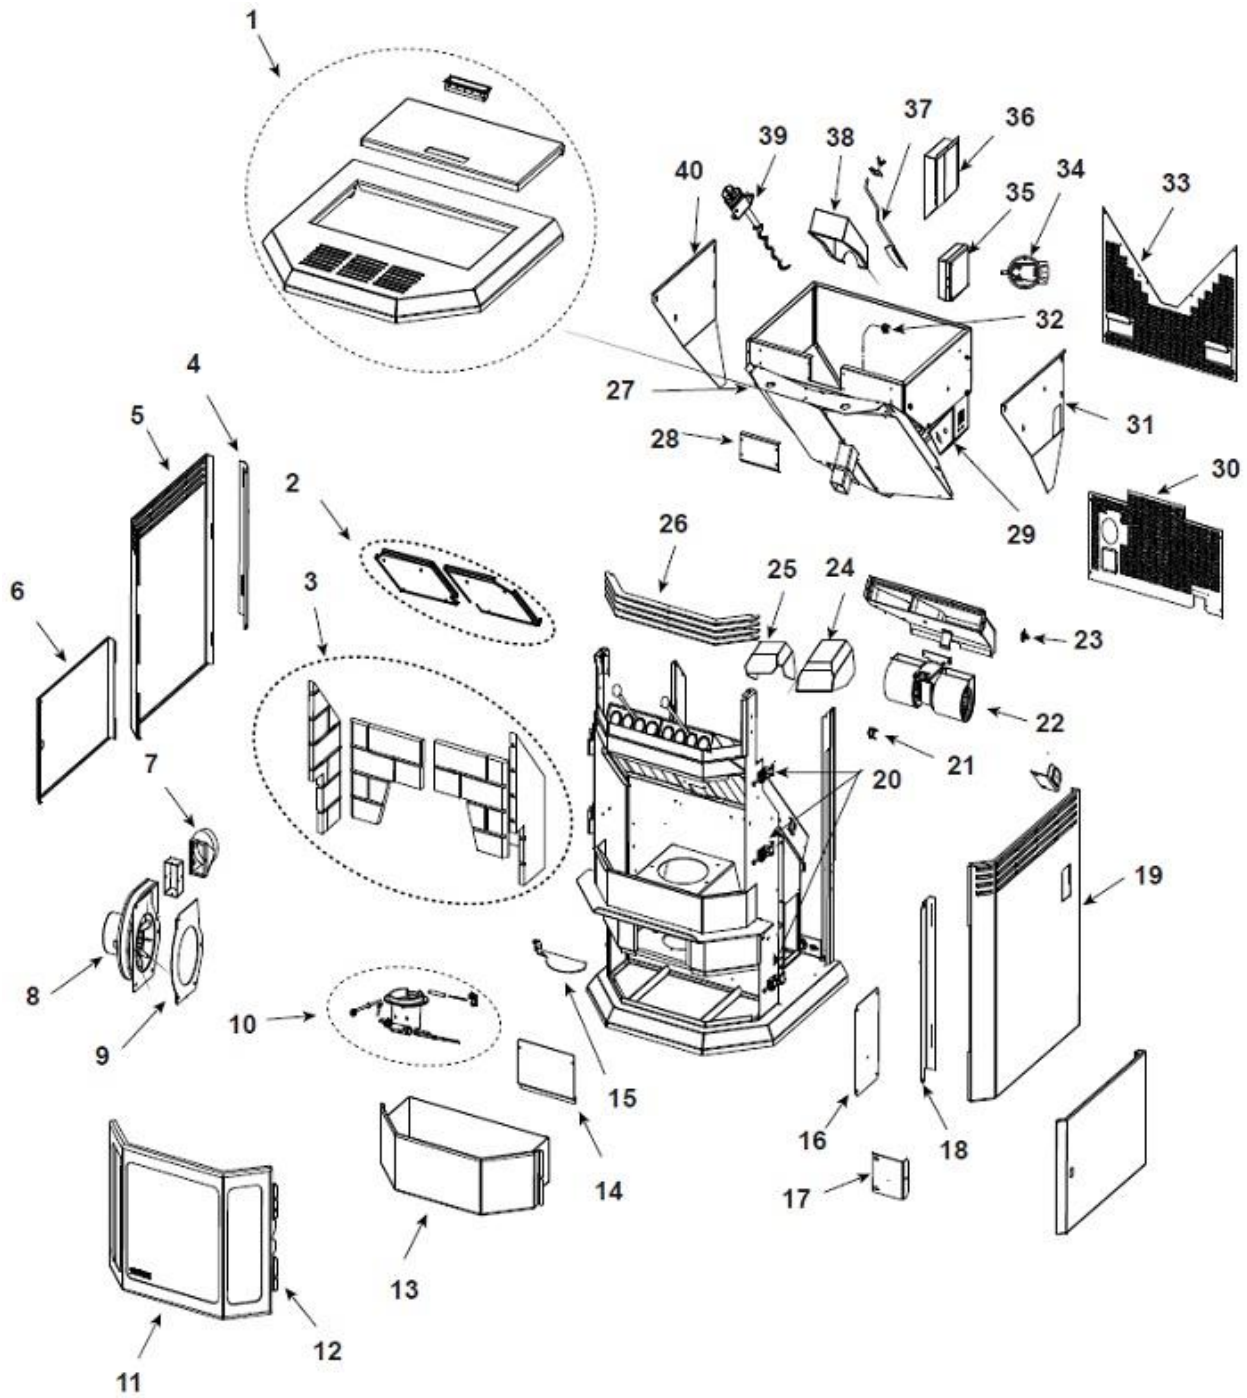

Quadra-Fire Classic Bay 1200

ITEM	DESCRIPTION	COMMENTS	PART NUMBER
<b>#1 Top Assembly</b> 			
1	Top Assembly	with Hopper Lid	SRV7027-039
1.1	Handle, Hopper Lid		200-0110
1.2	Lid, Hopper		SRV7027-036
	Bumper, Rubber	Pkg of 12	SRV224-0340/12
	Bushing, Hopper Lid	Qty: 2	812-1010
1.3	Top Assembly	Top Only	SRV410-4980
	Hopper Lid Magnetic Switch		7000-375
	Wire Harness		SRV414-1220
<b>#2 Baffle Assembly</b> 			
2.1	Baffle Assembly Left	Post 3619669	510-5350
2.2	Baffle Assembly Right	Post 3619669	510-5360
3	Brick Set	<b>No longer available</b>	811-0601
	Brick Retainer Clips Assembly	Pkg of 2	SRV510-1020
4	Curtain Mount, Side Left		410-5251
5	Curtain, Side Left		812-3840
6	Curtain, Pedestal Side	Right or Left	410-5391
7	Casting, Exhaust Transition		180-0190
8	Exhaust Combustion Blower, 80 CFM		812-3381
9	Gasket, Exhaust Combustion Blower (between...)	...Motor & Housing	812-4710
		...Housing & Stove	240-0812